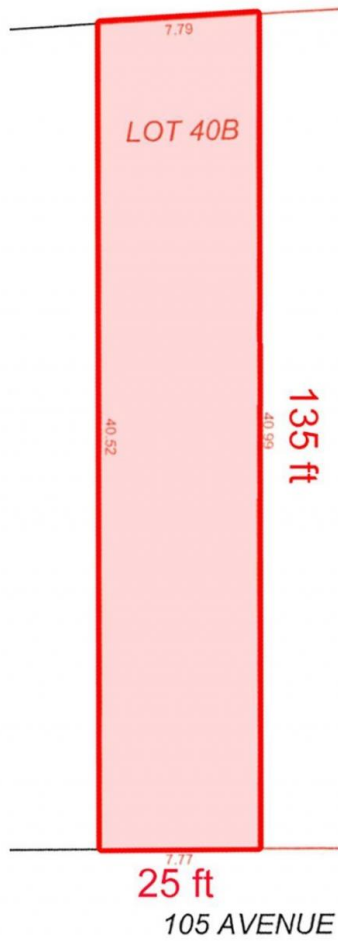

LANE

5606 105 Avenue Edmonton AB

\$220,000

Amazing lot in Fulton Place! Close to ravine, shopping and downtown. 25'x136'

Listing Presented By:

Originally Listed by:

Royal LePage Premier Real Estate

yamenawad@hotmail.com