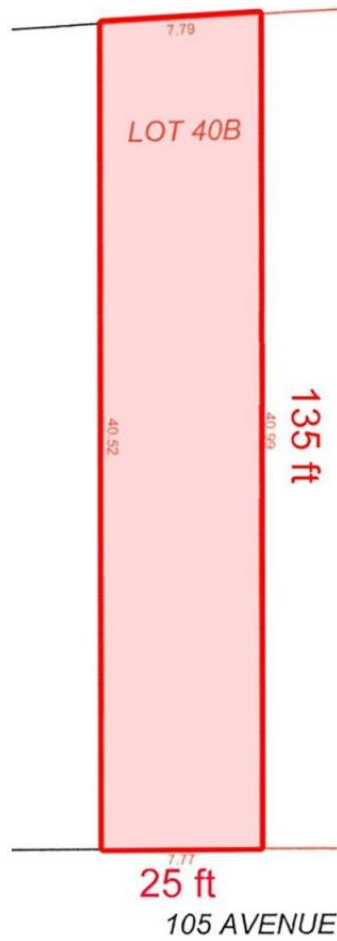

LANE

Edmonton Alberta

\$228,000

25'x136' lot, vacant, cleared, and located in the very sought after community of Fulton Place. (id:6769)

Listing Presented By:

Originally Listed by:
Royal LePage Premier Real Estate