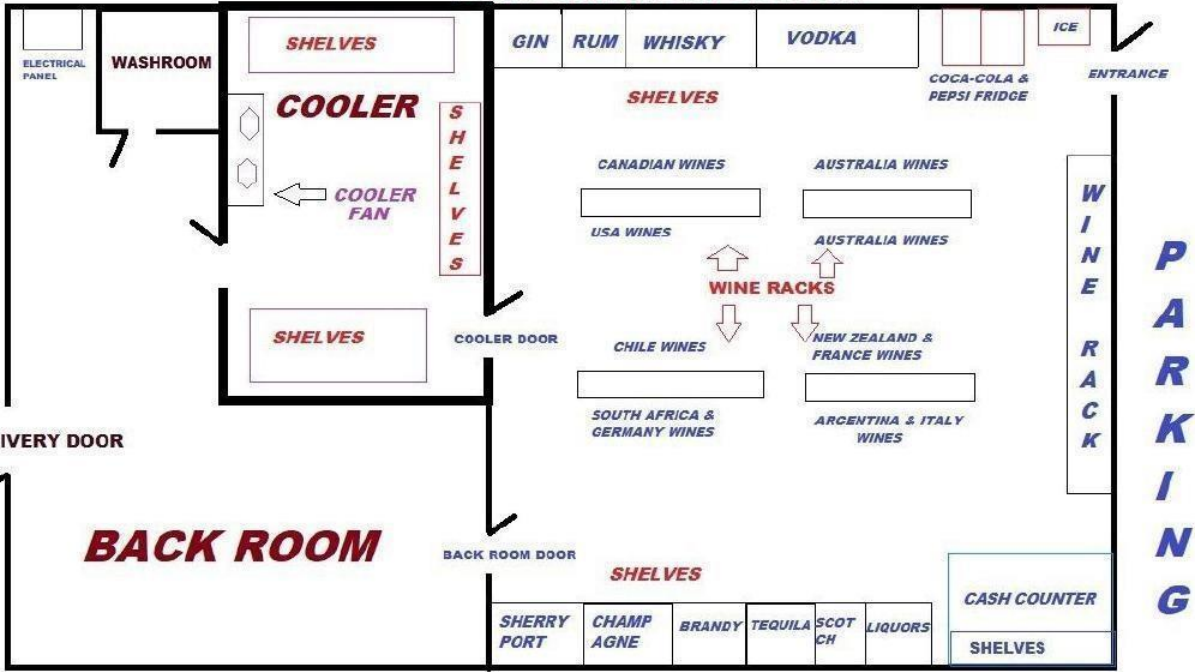

130 AVE LIQUOR LINK STORE MAP

Edmonton Alberta

\$115,000

This liquor store is suitable for first time business buyer. The list price is cheaper than its replacement value meaning it will cost more to build a new liquor store. This liquor store is located near to a busy Tim Horton and especially sitting along a high traffic roadway connecting Edmonton to St Albert. (id:6769)