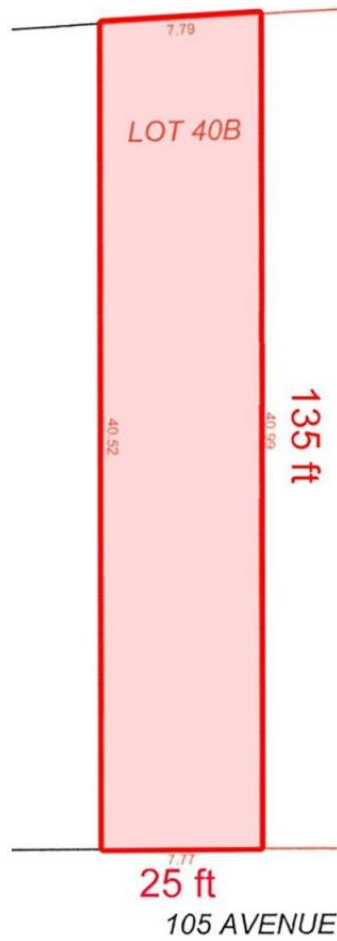

LANE

Edmonton Alberta

\$225,000

Amazing lot in Fulton Place! Close to ravine, shopping and downtown. 25'x136' (id:6769)

Listing Presented By:

Originally Listed by:
Royal LePage Premier Real Estate

RE/MAX ELITE