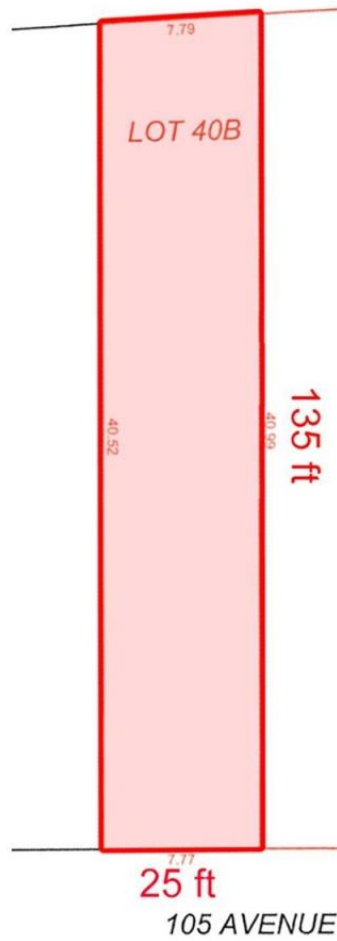

LANE

Edmonton Alberta

\$199,000

Amazing lot in Fulton Place! Close to ravine, shopping and downtown. (id:6769)

Listing Presented By:

Originally Listed by:
Royal LePage Premier Real Estate

RE/MAX ELITE

RE/MAX Elite