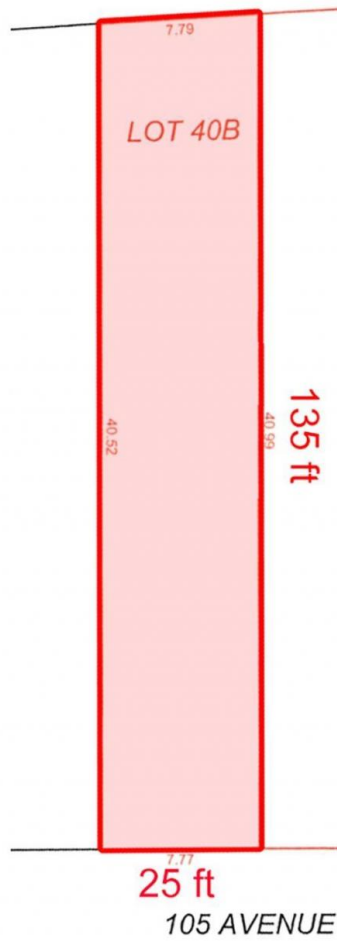

LANE

5606 105 Avenue Edmonton AB

\$220,000

Amazing lot in Fulton Place! Close to ravine, shopping and downtown. 25'x136'

Listing Presented By:

Originally Listed by:
Royal LePage Premier Real Estate
yamenawad@hotmail.com