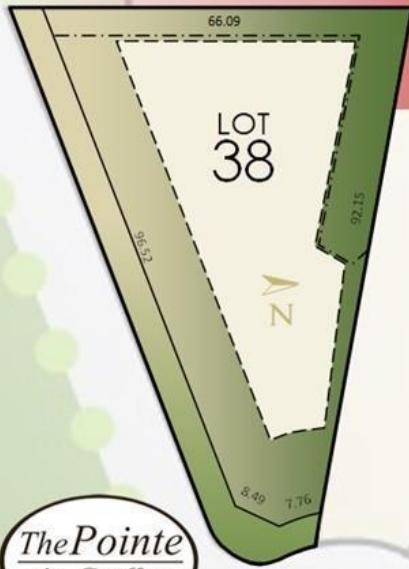

FOR SALE

ThePointe
Allin Ridge Estates

76 Allin Ridge Road

Legal Description:

Lot: **38** Block: **2** Plan: **052 3423**

Lot Area: **3684.33 m²**

Type: **Side Triple Garage**

MLS: #E4339652

Bozena Odyjewska
780.497.8998 & 780.456.5393

NOW
REAL ESTATE GROUP

Rural Sturgeon County Alberta

\$599,000

Located in Allin Ridge Estates, Beautiful lot in community combines estate living along with convenience of the city life. Lot is large the accommodates multiple garage options with RV parking or any needs for gardening hobby. Lot is located in mature neighborhood with a lot of trees and beautiful landscaped street views. Close distance to the main road as well as to Edmonton city limits, This lot is 39,657.79 SQ FT (1 Acre) (id:6769)