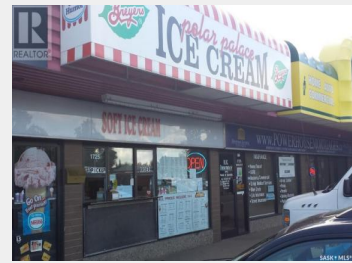

Regina Saskatchewan

\$319,900

Buy this business and get your money back in 3 to 4 years !!! Polar Palace Ice Cream business for Sale !!! Over 30 years Ice cream business !!! Located in east side of Regina and close to Ring Road and Victoria Ave. This is a seasonal business, running from April 1 to Oct 1. Business only, no real estate. Information package available including financial information upon signing of confidentiality agreement. Serious buyer only !!! (id:6769)