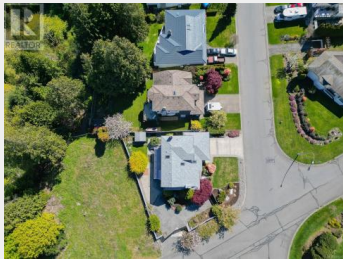

6158 Icarus Drive Nanaimo British Columbia

\$1,349,900

- Bathroom
- Bedroom
- Bedroom
- Ensuite
- Primary Bedroom
- Recreation room
- Bathroom
- Bedroom
- Laundry room
- Bathroom
- Family room
- Dining nook
- Kitchen
- Dining room
- Living room

Welcome to 6158 Icarus Drive. Located in the sought after neighborhood of North Nanaimo near Invermere and Blueback Beach, this captivating corner lot residence boasts breathtaking ocean views. Situated on a spacious 7909 sqft lot, this three level 4 bed, 4 bath home features a level entry traditional main floor with a welcoming foyer, expansive living/dining area, and a versatile kitchen. The upper floor includes a primary bedroom with a luxurious 4 piece ensuite, spectacular ocean views from the Juliet balcony, and two closet spaces. The lower level is equipped with an inlaw suite, gas fireplace, separate entrance and a huge crawlspace for endless storage. The rear yard is fully fenced, has a gated entrance with an ideal RV parking space as well as covered parking for the suite. This Icarus Drive home offers a tremendous active ocean view of cruise ships, pleasure crafts and even Naval vessels destined for the Maritime Test Range. There is a beach access steps away at the bottom of the adjacent cul-de-sac to access Invermere Beach. (id:6769)