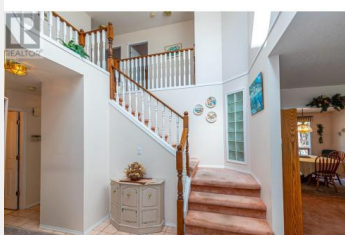

8015 Jackpine Road Vernon British Columbia

\$899,000

- Full bathroom
- Bedroom
- Bedroom
- Bedroom
- Bedroom
- 5pc Ensuite bath
- Primary Bedroom
- 2pc Bathroom
- Laundry room
- Dining nook
- Family room
- Dining room
- Living room
- Kitchen

Enjoy this Enchanting gated Country home situated on 2.5 Acres of mostly tree'd paradise. This 5 bedroom, 3 bathroom home is located a short drive to Vernon and half way up to Silverstar Resort. Boasting a great layout with a large kitchen, dining nook, and family room with an abundance of natural light spilling in through sky lights and a wall of windows. Step outside the sliding doors onto the large deck and you'll enjoy the peaceful sound of your bubbling creek. The Formal dining area and living room offers extra space accommodating the growing families needs. Laundry and bathroom on this main floor. Upstairs a spacious Primary Bedroom, w/i closet and fabulous 5 piece ensuite. 3 additional bedrooms and main bathroom complete this top floor. Two great gas fireplaces in this home great for cozying up on those cool winter nights. Attached garage offers lots of storage space and room for two vehicles. This is a unique property for those in search of extra privacy and a little more room to spread out. Don't wait! Book your viewing today! (id:6769)