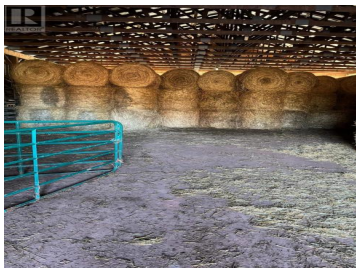

Road Vernon Bridge Prince Edward Island
 Vernon Bridge
\$1,250,000

Stunning 73 acre parcel of prime 'Charlottetown' soil located 15 minutes from the Hillsborough Bridge. Perfect for Farm or Development. Over 1 Kilometer of waterfront. Nicely sloping to the water. Includes 15,000 sq. ft storage barn. (id:6769)