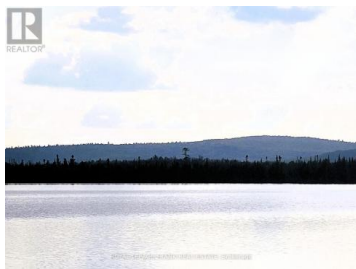

0 Lt 16 Con 11 Carlow CarlowMayo Ontario
\$888,000

ROYAL LEPAGE FRANK REAL ESTATE, Brokerage

FOSTERS LAKE: Design a custom lakeside retreat on this 124 +/- acre property in the picturesque Madawaska Highlands. Build your own lodge, cottage, farmhouse, or even start a winery on this beautiful parcel of land with 3,800 feet +/- of frontage on Fosters Lake. Fosters Lake is almost 200 acres & has sandy beaches & is home to Pike, Pickerel & Small & Largemouth Bass. Access to the property is through a cleared private road & there is a public boat launch across the lake for added convenience. The vendor may be available to take interested parties on a tour. Additional acreage parcels north and south of the York River that abuts this acreage with some commercial cabins under renovation may also be for sale and/or considered in a joint venture. An information package is available with relevant maps, zoning classifications & photographs/video available on request. Any data provided has been collected on a best effort basis, serious parties are encouraged to due their due diligence. (id:6769)