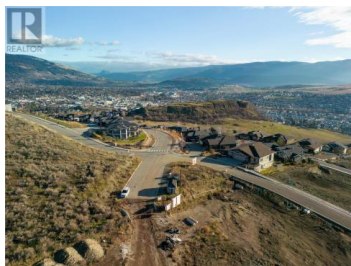

3398 Davison Road 1 Vernon British Columbia

Bella Vista

\$399,900

Turtle Mountain provides incredible Okanagan Lake and valley views. Live within the amazing nature Vernon has to offer while being only steps away from local amenities and the city's core. Enjoy also the Grey Canal hiking trail and mesmerizing Bella Vista views, world famous beaches, award winning wineries and spectacular golf courses. They are only minutes away! Tassie Creek Estate has been created to help celebrate all that this region has to offer. A stunning 5 acre park with all its beauty compliments the estate's area and outdoor living. Build your dream home the way you want with the builder you desire. Choose a customized layout, and take 20 months to build. The possibilities of this property are endless. (id:6769)