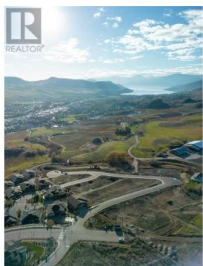

3398 Davison Road 1 Vernon British Columbia

Bella Vista

\$399,900

Turtle Mountain provides incredible Okanagan Lake and valley views. Live within the amazing nature Vernon has to offer while being only steps away from local amenities and the city's core. Enjoy also the Grey Canal hiking trail and mesmerizing Bella Vista views, world famous beaches, award winning wineries and spectacular golf courses. They are only minutes away! Tassie Creek Estate has been created to help celebrate all that this region has to offer. A stunning 5 acre park with all its beauty compliments the estate's area and outdoor living. Build your dream home the way you want with the builder you desire. Choose a customized layout, and take 20 months to build. The possibilities of this property are endless. (id:6769)