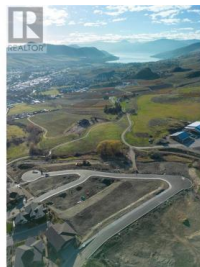

3398 Davison Road 1 Vernon British Columbia

Bella Vista

\$399,900

Turtle Mountain provides incredible Okanagan Lake and valley views. Live within the amazing nature Vernon has to offer while being only steps away from local amenities and the city's core. Enjoy also the Grey Canal hiking trail and mesmerizing Bella Vista views, world famous beaches, award winning wineries and spectacular golf courses. They are only minutes away! Tassie Creek Estate has been created to help celebrate all that this region has to offer. A stunning 5 acre park with all its beauty compliments the estate's area and outdoor living. Build your dream home the way you want with the builder you desire. Choose a customized layout, and take 20 months to build. The possibilities of this property are endless. (id:6769)