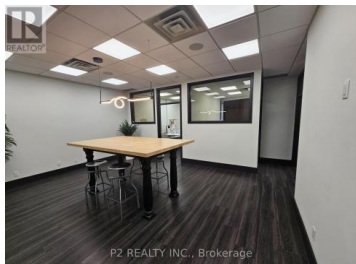

30 Wertheim Court 1 Main Richmond Hill Beaver Creek Business Park Ontario

Beaver Creek Business Park

\$3,700

P2 REALTY INC., Brokerage

Professional main floor offices in an exceptional community at Highway 7 and Lesli - 1207 sq. Ft. - Rent is Net Net Net (id:6769)