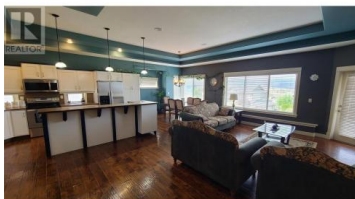

1047 Mt Ida Drive Vernon British Columbia
 Middleton Mountain Vernon
\$949,000

Well-maintained family home on Middleton Mountain in Vernon. This 2,700 sq. ft. property features 4 bedrooms, 3 bathrooms, and a den, along with a private backyard. The spacious kitchen boasts a center island, hardwood flooring, and stainless steel appliances. The home also includes a newly installed AC unit (2024), a gas BBQ hookup, and a storage shed. Enjoy the large deck with stunning, unobstructed city and mountain views. Located in one of Vernon's most sought-after neighborhoods, this property is close to schools, parks, and shopping centers. Call today to schedule your private showing! (id:6769)