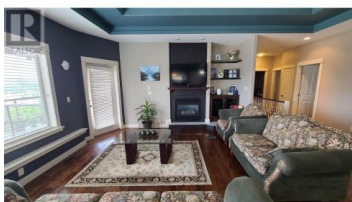

1047 Mt Ida Drive Vernon British Columbia
 Middleton Mountain Vernon
\$949,000

Well-maintained family home on Middleton Mountain in Vernon. This 2,700 sq. ft. property features 4 bedrooms, 3 bathrooms, and a den, along with a private backyard. The spacious kitchen boasts a center island, hardwood flooring, and stainless steel appliances. The home also includes a newly installed AC unit (2024), a gas BBQ hookup, and a storage shed. Enjoy the large deck with stunning, unobstructed city and mountain views. Located in one of Vernon's most sought-after neighborhoods, this property is close to schools, parks, and shopping centers. Call today to schedule your private showing! (id:6769)