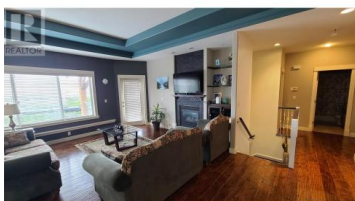

1047 Mt Ida Drive Vernon British Columbia
 Middleton Mountain Vernon
\$949,000

Well-maintained family home on Middleton Mountain in Vernon. This 2,700 sq. ft. property features 4 bedrooms, 3 bathrooms, and a den, along with a private backyard. The spacious kitchen boasts a center island, hardwood flooring, and stainless steel appliances. The home also includes a newly installed AC unit (2024), a gas BBQ hookup, and a storage shed. Enjoy the large deck with stunning, unobstructed city and mountain views. Located in one of Vernon's most sought-after neighborhoods, this property is close to schools, parks, and shopping centers. Call today to schedule your private showing! (id:6769)