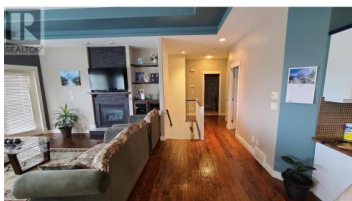

1047 Mt Ida Drive Vernon British Columbia
 Middleton Mountain Vernon
\$949,000

Well-maintained family home on Middleton Mountain in Vernon. This 2,700 sq. ft. property features 4 bedrooms, 3 bathrooms, and a den, along with a private backyard. The spacious kitchen boasts a center island, hardwood flooring, and stainless steel appliances. The home also includes a newly installed AC unit (2024), a gas BBQ hookup, and a storage shed. Enjoy the large deck with stunning, unobstructed city and mountain views. Located in one of Vernon's most sought-after neighborhoods, this property is close to schools, parks, and shopping centers. Call today to schedule your private showing! (id:6769)