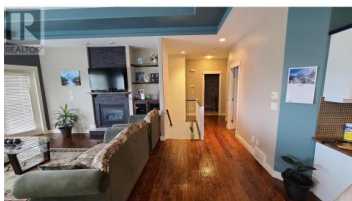

# \$899,900

Well-maintained family home on Middleton Mountain in Vernon. This 2,700 sq. ft. property features 4 bedrooms, 3 bathrooms, and a den, along with a private backyard. The spacious kitchen boasts a center island, hardwood flooring, and stainless steel appliances. The home also includes a newly installed AC unit (2024), a gas BBQ hookup, and a storage shed. Enjoy the large deck with stunning, unobstructed city and mountain views. Located in one of Vernon's most sought-after neighborhoods, this property is close to schools, parks, and shopping centers. Call today to schedule your private showing! (id:6769)