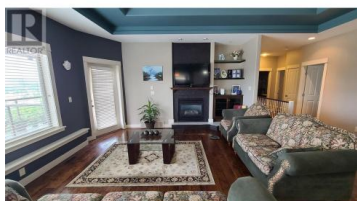

# \$899,900

Well-maintained family home on Middleton Mountain in Vernon. This 2,700 sq. ft. property features 4 bedrooms, 3 bathrooms, and a den, along with a private backyard. The spacious kitchen boasts a center island, hardwood flooring, and stainless steel appliances. The home also includes a newly installed AC unit (2024), a gas BBQ hookup, and a storage shed. Enjoy the large deck with stunning, unobstructed city and mountain views. Located in one of Vernon's most sought-after neighborhoods, this property is close to schools, parks, and shopping centers. Call today to schedule your private showing! (id:6769)