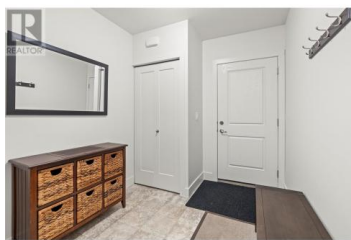

## 933 Mt Robson Place Place 11 Vernon British Columbia

Middleton Mountain Vernon

**\$569,000**

Welcome to The Vue in Middleton, one of the most sought-after communities in Vernon, BC! \*VACANT\* and ready for quick possession...this stunning townhome, built in 2017, offers 1339 sq. ft. of modern living space. It features 3 bedrooms and 2.5 bathrooms, perfect for family living. The main level boasts a beautiful open floor plan, complemented by a kitchen with quartz countertops and undermount sink, ideal for culinary enthusiasts. Enjoy the convenience of a walk-out main level balcony, perfect for relaxing or entertaining. The home also includes a 2-car tandem garage, unique to specific units in this community, this being one of them! Located just minutes away from parks and the scenic Middleton Mountain Loop walking path, this home provides ample opportunities for outdoor activities. Families will appreciate the proximity to Hillview and Coldstream Elementary Schools, as well as VSS High School. This home combines incredible family living with convenience, nestled in a warm and inviting community. Don't miss the opportunity to make this exceptional property your new home! (id:6769)