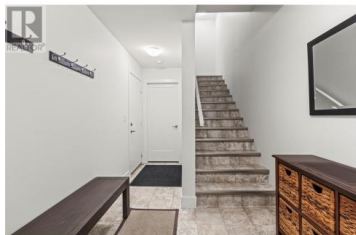

## 933 Mt Robson Place Place 11 Vernon British Columbia

Middleton Mountain Vernon

**\$569,000**

Welcome to The Vue in Middleton, one of the most sought-after communities in Vernon, BC! \*VACANT\* and ready for quick possession...this stunning townhome, built in 2017, offers 1339 sq. ft. of modern living space. It features 3 bedrooms and 2.5 bathrooms, perfect for family living. The main level boasts a beautiful open floor plan, complemented by a kitchen with quartz countertops and undermount sink, ideal for culinary enthusiasts. Enjoy the convenience of a walk-out main level balcony, perfect for relaxing or entertaining. The home also includes a 2-car tandem garage, unique to specific units in this community, this being one of them! Located just minutes away from parks and the scenic Middleton Mountain Loop walking path, this home provides ample opportunities for outdoor activities. Families will appreciate the proximity to Hillview and Coldstream Elementary Schools, as well as VSS High School. This home combines incredible family living with convenience, nestled in a warm and inviting community. Don't miss the opportunity to make this exceptional property your new home! (id:6769)