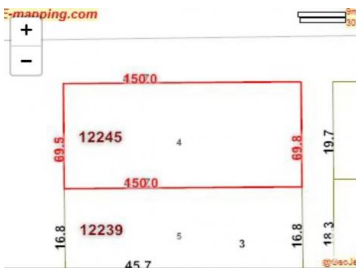

RE/MAX Kelowna
100-1553 Harvey Avenue
Kelowna, BC,
Canada