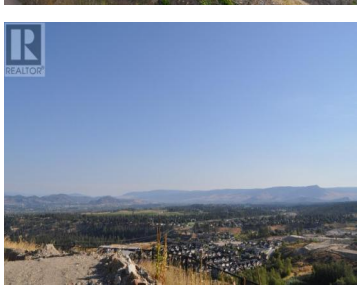

1232 Hewetson Avenue Kelowna British Columbia
 Upper Mission
\$534,900

The highly desirable area of the Upper Mission is home to this stunning community - Trailhead at the Ponds. You are able to build your dream home from the ground up, on this stunning, oversized lot with valley views. Situated at the end of a quiet street, this exceptional lot boasts vast valley views, and the flexibility to build a stunning home. Building your new home in the Upper Mission surrounds yourself with so many different amenities from schools, recreation, wineries, golf courses, restaurants and so much more! (id:6769)