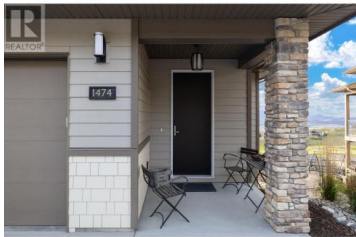

1474 Summer Crescent Kelowna British Columbia
 Rutland North
\$858,000

South West views over the vineyards to the lake, there is no better or more private spot than the rooftop deck for sunset evenings! Once you enter this professionally decorated home you will be enveloped in warmth and asking your realtor "is this a new home?" it is that pristine! AND ready for quick occupancy. Tower Ranch Golf Course is well recognized by the PGA, come for a round, view this home and discuss at the grill. Once you compare to the new construction homes that are not complete, or furnished, you will see the value and make it your own. (id:6769)