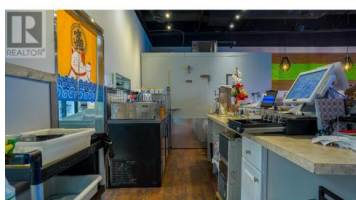

RE/MAX Kelowna
100-1553 Harvey Avenue
Kelowna, BC,
Canada