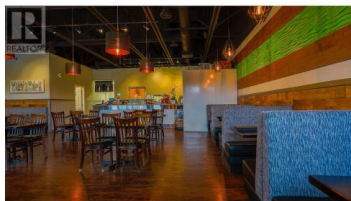

5500 Clements Crescent 16 Peachland British Columbia

Peachland

\$168,000

Basil Leaf Asian Fusion Restaurant located inside of a high-traffic mall in Peachland. Great for take-out and Dining-in. The business is equipped with many recent upgrades. The space was renovated with a reputable company with a neutral taste that could be a set-up for any kinds of restaurant.