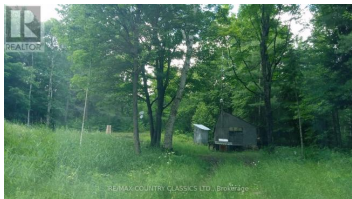

**1703 Boulter Road CarlowMayo Ontario**

**\$125,000**

RE/MAX COUNTRY CLASSICS LTD., Brokerage

Nice one acre lot in Maple Leaf! This lot has a drilled well and septic. Hydro is at the municipally maintained paved road. There is also a concrete foundation for potential building. Large shed on the property. Close to Foster Lake which features a nice beach, boat launch and has an outdoor rink for winter fun. Close to many lakes for fishing and boating enjoyment. This property is zoned rural residential. Great spot to build your dream home! Don't wait! (id:6769)