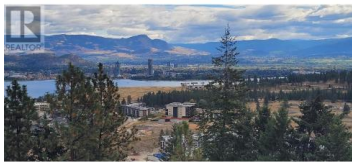

1712 Scott Crescent West Kelowna British Columbia

West Kelowna Estates

\$498,888

Bring your own builder, and take advantage of the huge views! Located in the prestigious Diamond View estates, this .36 acre lot offers commanding views of Okanagan Lake and downtown Kelowna. Detailed house plans specific to the lot are available with purchase. (id:6769)