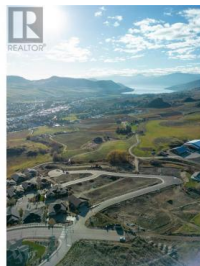

3398 Davison Road 18 Vernon British Columbia

Bella Vista

\$399,900

Turtle Mountain provides incredible Okanagan Lake and valley views. Live within the amazing nature Vernon has to offer while being only steps away from local amenities and the city's core. Enjoy also the Grey Canal hiking trail and mesmerizing Bella Vista views, world famous beaches, award winning wineries and spectacular golf courses. They are only minutes away! Tassie Creek Estate has been created to help celebrate all that this region has to offer. A stunning 5 acre park with all its beauty compliments the estate's area and outdoor living. Build your dream home the way you want with the builder you desire. Choose a customized layout, and take 20 months to build. The possibilities of this property are endless. (id:6769)