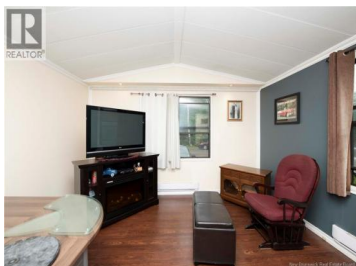

Lower Coverdale New Brunswick

\$49,900

New Brunswick Real Estate Board

Enjoy affordable country living just 10 minutes to Riverview! Located in the quiet Birch Grove Park, this mobile home sits in a picturesque rural setting. The lot backs onto a treed area for added privacy. As you walk in through the front door you will be greeted with a large, eat in kitchen open to the living room. Three bedrooms and a 4 piece bath complete the home. Outside it a deck and a large shed offering plenty of storage. Direct access to ATV trails from the park makes this property ideal for the outdoor enthusiast. Lot fees are low at \$250/month but will be increasing to \$260 at the end of 2026. Appliances included. Home is sold "As Is" (id:6769)