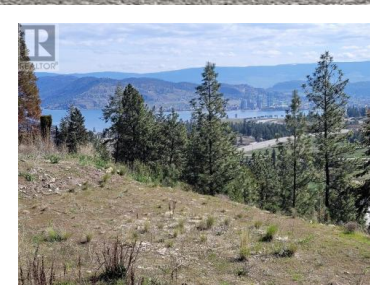

1959 Spyglass Way West Kelowna British Columbia

West Kelowna Estates

\$675,000

Welcome to the prestigious lake view community, Diamond View Estates! Nestled into the hillside of West Kelowna mountain side, enjoy the breathtaking views of the lake, the bridge, and the developing downtown skyline of Kelowna. Located only minutes away from downtown Kelowna, only one traffic light, and a short drive to the Westbank center, accessibility with ease. Lot dimensions of 100' x 135', space to materialize your vision by building your dream within Diamond View Estates. (id:6769)