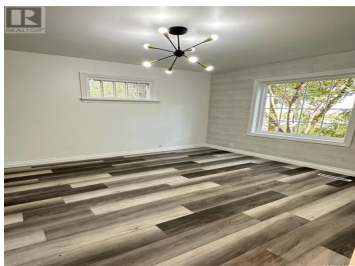

Midale Saskatchewan
\$64,900

Located in the heart of the SE this little prize is waiting for you in Midale! Midale is a busy community and is a short commute to either Weyburn or Estevan. Recent upgrades make this a move in ready property that would be great for someone just starting out on their own or for anyone building an investment portfolio. It has 2 bedrooms, a full 4 piece bathroom, main floor laundry, water heater and furnace replaced in 2024 as well as flooring throughout the main. Don't wait on this one! Call to book a private viewing and be settled before the snow falls! (id:6769)