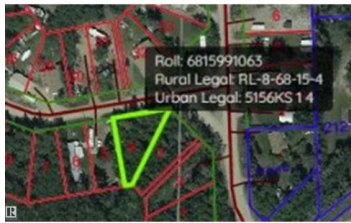

Rural Lac La Biche County Alberta

Bayview Beach (Lac La Biche County)

\$42,500

Build your Home2Love at Bayview Beach on beautiful Lac La Biche Lake. This well-treed 6749 sq ft lot offers the perfect opportunity for weekend escapes, RV use, or future cabin and home construction. Enjoy a short walk to the sandy beach, municipal reserve, and public boat launch, giving you easy access to boating, fishing, swimming, and endless lake adventures. Municipal water and sewer services are available within the subdivision. A unique bonus is that the adjoining lot is also available for purchase, creating nearly 12,400 sq ft of combined land. Perfect for family or friends wanting to build close together, or for those seeking extra space and privacy. Located just minutes from Plamondon and everyday amenities, this is an affordable opportunity to build your Home2Love and enjoy everything lake life has to offer. Enjoy the lake Lifestyle at Bayview Beach. (id:6769)