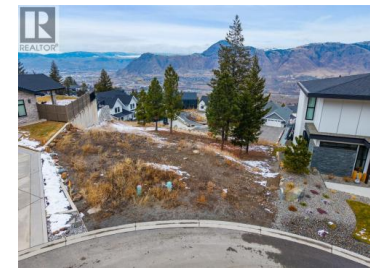

2189 Lupin Court Kamloops British Columbia

Juniper Ridge

\$389,900

Executive lot situated at the end of a luxury cul-de-sac in the sought after Juniper West. Build your dream home in this family oriented neighbourhood and take in the breathtaking views of Kamloops, the mountains and the river. Juniper provides plenty of amenities in the area. Explore near by hiking trails, a bike park, dog park, sport court, shopping, and fantastic schools. (id:6769)