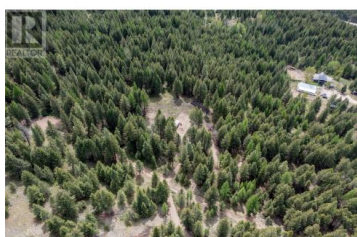

233 Boulder Road Beaverdell British Columbia

Beaverdell/Carmi

\$210,000

Stunning property with spectacular mountain views spanning 19.64 acres in the beautiful Okanagan! The perfect destination for those seeking outdoor adventure or for those that want to enjoy a quiet, private setting surrounded by nature. Power already at the Lot. This acreage is part of a larger Co-op with surrounding lands that back onto Crown Land. Exclusive ownership of entire 19.64 acres. Cell service on the property. Located minutes from the Town of Beaverdell, and approx. 45min to Kelowna or Big White Ski Resort. Cash only - No financing. No GST or PTT. This opportunity won't last! (id:6769)