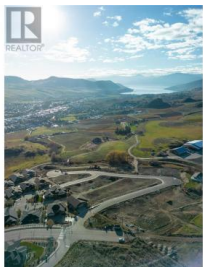

3398 Davison Road 24 Vernon British Columbia

Bella Vista

\$399,900

Turtle Mountain provides incredible Okanagan Lake and valley views. Live within the amazing nature Vernon has to offer while being only steps away from local amenities and the city's core. Enjoy also the Grey Canal hiking trail and mesmerizing Bella Vista views, world famous beaches, award winning wineries and spectacular golf courses. They are only minutes away! Tassie Creek Estate has been created to help celebrate all that this region has to offer. A stunning 5 acre park with all its beauty compliments the estate's area and outdoor living. Build your dream home the way you want with the builder you desire. Choose a customized layout, and take 20 months to build. The possibilities of this property are endless. (id:6769)