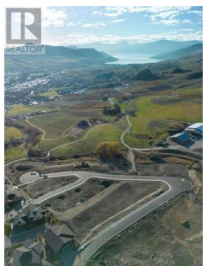

3398 Davison Road 24 Vernon British Columbia

Bella Vista

\$399,900

Turtle Mountain provides incredible Okanagan Lake and valley views. Live within the amazing nature Vernon has to offer while being only steps away from local amenities and the city's core. Enjoy also the Grey Canal hiking trail and mesmerizing Bella Vista views, world famous beaches, award winning wineries and spectacular golf courses. They are only minutes away! Tassie Creek Estate has been created to help celebrate all that this region has to offer. A stunning 5 acre park with all its beauty compliments the estate's area and outdoor living. Build your dream home the way you want with the builder you desire. Choose a customized layout, and take 20 months to build. The possibilities of this property are endless. (id:6769)