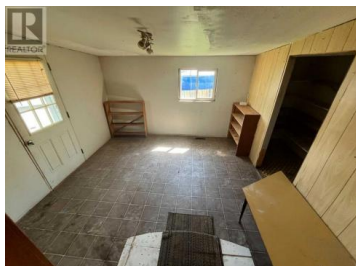

RE/MAX Kelowna
100-1553 Harvey Avenue
Kelowna, BC,
Canada