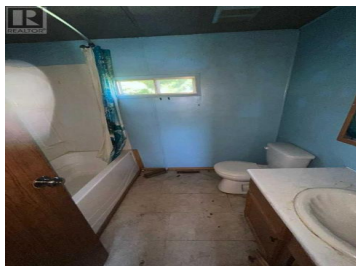

RE/MAX Kelowna
100-1553 Harvey Avenue
Kelowna, BC,
Canada