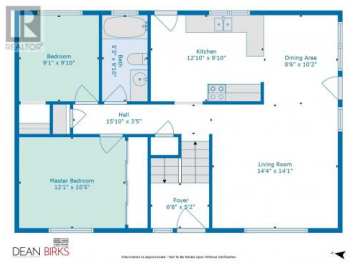

**2524 BEDARD Road Prince George British Columbia**  
**\$275,000**

\* PREC - Personal Real Estate Corporation. Lots of potential and large frontage for possible subdivision of land. Buyer to verify all info if deemed important. (id:6769)