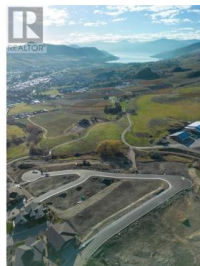

3398 Davison Road 3 Vernon British Columbia

Bella Vista

\$399,900

Turtle Mountain provides incredible Okanagan Lake and valley views. Live within the amazing nature Vernon has to offer while being only steps away from local amenities and the city's core. Enjoy also the Grey Canal hiking trail and mesmerizing Bella Vista views, world famous beaches, award winning wineries and spectacular golf courses. They are only minutes away! Tassie Creek Estate has been created to help celebrate all that this region has to offer. A stunning 5 acre park with all its beauty compliments the estate's area and outdoor living. Build your dream home the way you want with the builder you desire. Choose a customized layout, and take 20 months to build. The possibilities of this property are endless. (id:6769)