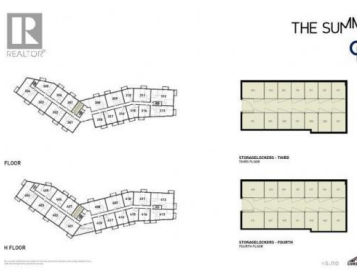

Whitehorse Yukon
\$419,900

THE SUMM

THE SUMM

THE SUMM

THE SUMM

THE SUMM

THE SUMM

Discover The Summit, a brand-new development in the desirable Riverdale subdivision of Whitehorse. Offering a collection of modern condos and townhouses, this upscale project features a variety of layouts and finishing options to suit every lifestyle. Each home is thoughtfully designed with open-concept living, high-end finishes, designer kitchens, and large windows that capture the surrounding natural light. Enjoy the perfect balance of comfort and convenience with secure building access, private balconies, and proximity to parks, schools, trails, downtown, the hospital and the Yukon River. Experience elevated living in one of Whitehorse's most established and scenic neighbourhoods. Call your Realtor today for a sales package and to view finishes in person. (id:6769)