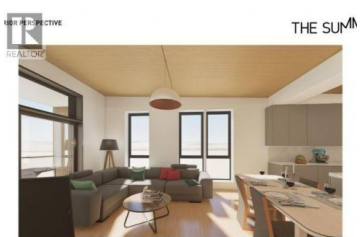

Whitehorse Yukon
\$419,900

THE SUMM

THE SUMM

THE SUMM

THE SUMM

THE SUMM

THE SUMM

Discover The Summit, a brand-new development in the desirable Riverdale subdivision of Whitehorse. Offering a collection of modern condos and townhouses, this upscale project features a variety of layouts and finishing options to suit every lifestyle. Each home is thoughtfully designed with open-concept living, high-end finishes, designer kitchens, and large windows that capture the surrounding natural light. Enjoy the perfect balance of comfort and convenience with secure building access, private balconies, and proximity to parks, schools, trails, downtown, the hospital and the Yukon River. Experience elevated living in one of Whitehorse's most established and scenic neighbourhoods. Call your Realtor today for a sales package and to view finishes in person. (id:6769)