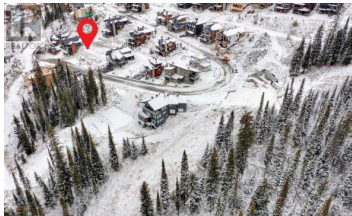

325 Feathertop Way Big White British Columbia

Big White

\$475,000

Build your dream chalet on this prime lot in Feathertop Estates at Big White Ski Resort just minutes from the Village. Great ski-in/ski-out access to the Bullet or Black Forest. Take in the incredible views of the Monashee Mountains. Bring your preferred builder with the convenience of having no build timeline constraints, allowing you to curate a home that embodies your unique style and aspirations. Don't miss this rare opportunity to secure a prime location within Feathertop! LIVE WHERE YOU PLAY! Exempt from Foreign Buyer Ban, Foreign buyers tax, speculation tax, empty home tax, and short term rental ban. (id:6769)