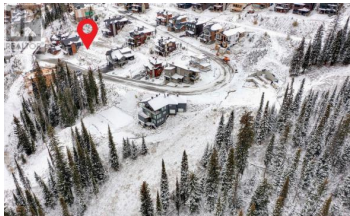

325 Feathertop Way Big White British Columbia

Big White

\$475,000

Build your dream chalet on this prime lot in Feathertop Estates at Big White Ski Resort just minutes from the Village. Great ski-in/ski-out access to the Bullet or Black Forest. Take in the incredible views of the Monashee Mountains. Bring your preferred builder with the convenience of having no build timeline constraints, allowing you to curate a home that embodies your unique style and aspirations. Don't miss this rare opportunity to secure a prime location within Feathertop! With direct flights from cities like Los Angeles, Toronto, and Montreal, and just an hour from YLW, Big White is more accessible than ever. Known for some of the best snow in North America, this resort offers a winter wonderland experience. Best of all, this property is fully exempt from the Foreign Buyer Ban, Foreign Buyers Tax, Speculation Tax, Empty Home Tax, and Short-Term Rental Ban, providing a rare opportunity for international buyers. LIVE WHERE YOU PLAY! (id:6769)