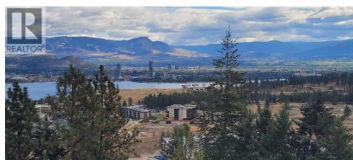

1712 Scott Crescent 35 West Kelowna British Columbia

West Kelowna Estates

\$425,000

Bring your own builder, and take advantage of this amazing location. Located in the prestigious Diamond View estates, this .36 acre lot offers commanding views of Okanagan Lake and downtown Kelowna. Detailed house plans specific to the lot are available with the purchase. (id:6769)