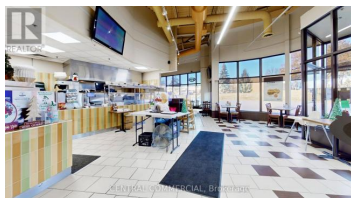

155 East Beaver Creek Road 37 Richmond Hill Beaver Creek Business Park Ontario

Beaver Creek Business Park

\$299,000

CENTRAL COMMERCIAL, Brokerage

Look no further FOR BREAKFAST FARNCHISE, Eggsmart FOR SALE , located inMARKHAM. this well-established location is now available for a new franchisee. With a streamlined setup, you can enjoy a great work-life balance and convenient daytime hours from 7 a.m. to 3 p.m. Eggsmart has experienced rapid growth in recent years, giving you the chance to skip the line for new store opportunities. As part of Chairmans Brands, an innovative franchising group with successful, proven concepts, you'll receive top-notch support as a franchisee. (id:6769)