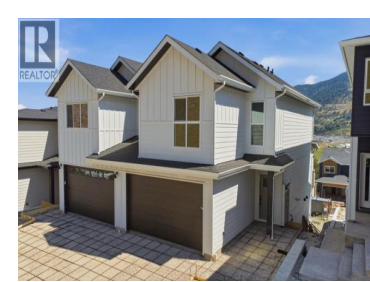

373 Arrowleaf Rise Coldstream British Columbia

Middleton Mountain Coldstream

\$829,900

Welcome to The Ellison in Morningview, one of Coldstream's most desirable family-friendly communities. Built by Carrington Homes, this thoughtfully designed home offers bright, open-concept living with large windows showcasing beautiful valley views. The modern kitchen features quartz countertops, a spacious island, and plenty of prep space. Upstairs you'll find a versatile bonus room, a generous primary bedroom with walk-in closet and ensuite, two additional bedrooms, a full bathroom, and convenient laundry. The unfinished walkout basement offers a separate entrance and excellent potential for future development. Enjoy a low-maintenance lifestyle with no strata or HOA fees, and a Playground across the street. Located close to top-rated schools, parks, beaches, and Vernon amenities, with Kelowna International Airport just 30 minutes away. GST is applicable. (id:6769)