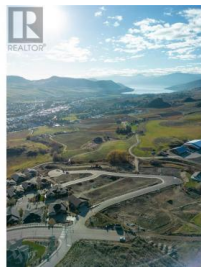

3398 Davison Road 4 Vernon British Columbia

Bella Vista

\$399,900

Turtle Mountain provides incredible Okanagan Lake and valley views. Live within the amazing nature Vernon has to offer while being only steps away from local amenities and the city's core. Enjoy also the Grey Canal hiking trail and mesmerizing Bella Vista views, world famous beaches, award winning wineries and spectacular golf courses. They are only minutes away! Tassie Creek Estate has been created to help celebrate all that this region has to offer. A stunning 5 acre park with all its beauty compliments the estate's area and outdoor living. Build your dream home the way you want with the builder you desire. Choose a customized layout, and take 20 months to build. The possibilities of this property are endless. (id:6769)