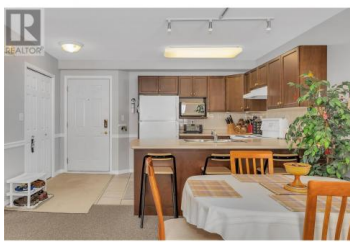

215 Kettleview Road 402 Big White British Columbia

Big White

\$435,000

Discover your ultimate mountain retreat in this top-floor, 1-bedroom, 1-bathroom gem at The Legacy! Perfectly positioned for ski enthusiasts, this prime location offers unbeatable ski-in/ski-out access via Hummingbird, while being just a quick 4-5 minute stroll to the vibrant Big White Village and its iconic amenities. Enjoy the convenience of underground parking with direct elevator access, ensuring ease after a day on the slopes. Relax and rejuvenate in The Legacy's two communal hot tubs, or fire up the shared BBQ for après-ski gatherings. This unit is more than a home--it's your gateway to the ultimate mountain lifestyle. (id:6769)