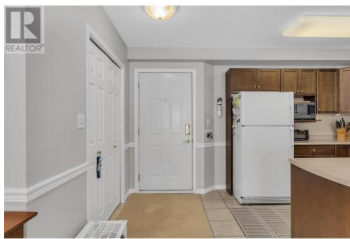

215 Kettleview Road 402 Big White British Columbia

Big White

\$435,000

Discover your ultimate mountain retreat in this top-floor, 1-bedroom, 1-bathroom gem at The Legacy! Perfectly positioned for ski enthusiasts, this prime location offers unbeatable ski-in/ski-out access via Hummingbird, while being just a quick 4-5 minute stroll to the vibrant Big White Village and its iconic amenities. Enjoy the convenience of underground parking with direct elevator access, ensuring ease after a day on the slopes. Relax and rejuvenate in The Legacy's two communal hot tubs, or fire up the shared BBQ for après-ski gatherings. This unit is more than a home--it's your gateway to the ultimate mountain lifestyle. (id:6769)