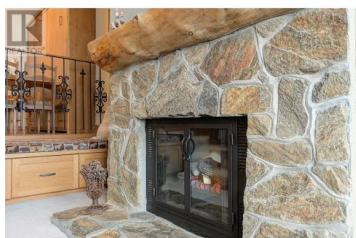

# \$350,000

**\*\*Condo at Big White Mountain - Perfect for Mountain Getaways!\*\*** Welcome to this spacious 850 sq. ft. studio condo located in the heart of the vibrant Big White Ski Resort village, in the sought-after "The Moguls" building. This beautifully designed unit offers a large, open-concept living area with a cozy kitchen and plenty of room to relax after a day on the slopes. Featuring two convenient Murphy beds, it comfortably sleeps multiple guests while maintaining an airy, spacious feel. Step outside onto your patio and enjoy the fresh mountain air, or enjoy a hot beverage in front of the fireplace. With Snowboarding and skiing access right from your doorstep, this is the ultimate spot for ski enthusiasts. Whether you're here to enjoy the powder or relax in style, this condo is the perfect base for your Big White adventures! Don't miss out on this incredible opportunity! (id:6769)