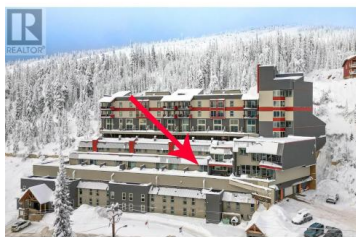

## 7470 Porcupine Road 402 Big White British Columbia

Big White

# \$350,000

**\*\*Condo at Big White Mountain - Perfect for Mountain Getaways!\*\*** Welcome to this spacious 850 sq. ft. studio condo located in the heart of the vibrant Big White Ski Resort village, in the sought-after "The Moguls" building. This beautifully designed unit offers a large, open-concept living area with a cozy kitchen and plenty of room to relax after a day on the slopes. Featuring two convenient Murphy beds, it comfortably sleeps multiple guests while maintaining an airy, spacious feel. Step outside onto your patio and enjoy the fresh mountain air, or enjoy a hot beverage in front of the fireplace. With Snowboarding and skiing access right from your doorstep, this is the ultimate spot for ski enthusiasts. Whether you're here to enjoy the powder or relax in style, this condo is the perfect base for your Big White adventures! Don't miss out on this incredible opportunity! (id:6769)