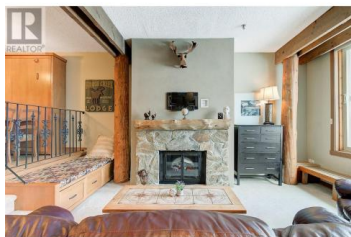

# \$350,000

**\*\*Condo at Big White Mountain - Perfect for Mountain Getaways!\*\*** Welcome to this spacious 850 sq. ft. studio condo located in the heart of the vibrant Big White Ski Resort village, in the sought-after "The Moguls" building. This beautifully designed unit offers a large, open-concept living area with a cozy kitchen and plenty of room to relax after a day on the slopes. Featuring two convenient Murphy beds, it comfortably sleeps multiple guests while maintaining an airy, spacious feel. Step outside onto your patio and enjoy the fresh mountain air, or enjoy a hot beverage in front of the fireplace. With Snowboarding and skiing access right from your doorstep, this is the ultimate spot for ski enthusiasts. Whether you're here to enjoy the powder or relax in style, this condo is the perfect base for your Big White adventures! Don't miss out on this incredible opportunity! (id:6769)