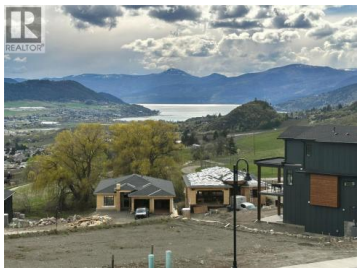

**4305 Painted Turtle Drive Vernon British Columbia**  
 Bella Vista  
**\$839,000**

Welcome to Tassie Creek Estates in beautiful Turtle Mountain! (id:6769)

**Steve Bertram**  
 Canada Flex Realty Group  
 Phone: (250) 306-7575