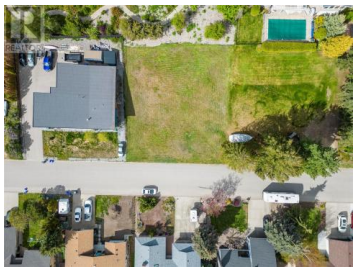

435 Scenic Drive Vernon British Columbia
 Mun of Coldstream
\$489,900

Very rare Coldstream Valley Estates dream home lot! Build on one of the last lots in a developed neighbourhood with no surprises. View Lot 109 ft frontage x 96 ft. Gently sloping, complete with a view of Kal Lake and Coldstream Valley. Services at the property line but no municipal sewer. Build your dream home in this popular, country setting with plans available. 15 minutes to downtown shopping, and the hospital. Silver Star Ski Hill, golfing, and Kal Lake beach nearby. (jd:6769)