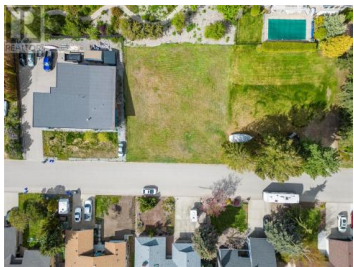

435 Scenic Drive Vernon British Columbia
 Mun of Coldstream
\$489,900

Very rare Coldstream Valley Estates dream home lot! Build on one of the last lots in a developed neighbourhood with no surprises. View Lot 109 ft frontage x 96 ft. Gently sloping, complete with a view of Kal Lake and Coldstream Valley. Services at the property line but no municipal sewer. Build your dream home in this popular, country setting with plans available. 15 minutes to downtown shopping, and the hospital. Silver Star Ski Hill, golfing, and Kal Lake beach nearby. (jd:6769)