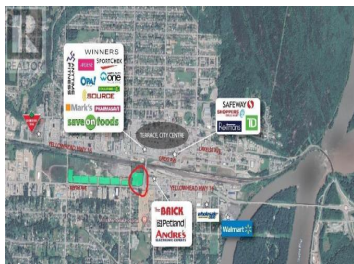

4910 KEITH Avenue Terrace British Columbia
\$1,132,300

 4800 Keith Ave, Terrace, BC V8G 1K6, Canada

(id:6769)

Clint Dahl

Royal LePage Aspire Realty

Phone: (250) 981-2070

<http://www.clintdahl.ca/>

RE/MAX Kelowna
100-1553 Harvey Avenue
Kelowna, BC,
Canada