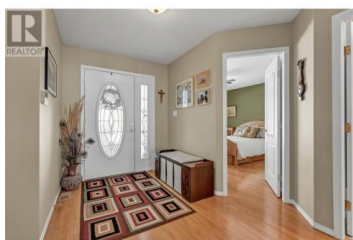

576 Red Wing Drive Penticton British Columbia

Husula/West Bench/Sage Mesa

\$519,900

OPEN HOUSE SATURDAY APRIL 19 10-11 AM. 1650 sqft Rancher in Red Wing Resorts. Sitting on one of the quiet streets, this home has been smartly renovated for a functional, peaceful lifestyle. The home offers hardwood floors throughout, a beautiful open kitchen, 2 bedrooms with a separate layout, and a den. The garage has direct access to the home, a rare feature in Red Wing Resorts. The front and back outside spaces have been taken care of beautifully with a well-kept landscaping, wired in speakers, and even a heater in the backyard to extend the time you can enjoy sitting outside into more chilly months. This is a beautiful and timeless home. (id:6769)