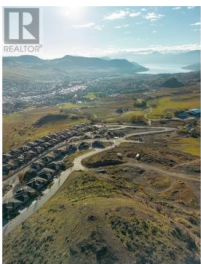

3398 Davison Road 7 Vernon British Columbia

Bella Vista

\$449,900

Turtle Mountain provides incredible Okanagan Lake and valley views. Live within the amazing nature Vernon has to offer while being only steps away from local amenities and the city's core. Enjoy also the Grey Canal hiking trail and mesmerizing Bella Vista views, world famous beaches, award winning wineries and spectacular golf courses. They are only minutes away! Tassie Creek Estate has been created to help celebrate all that this region has to offer. A stunning 5 acre park with all its beauty compliments the estate's area and outdoor living. Build your dream home the way you want with the builder you desire. Choose a customized layout, and take 20 months to build. The possibilities of this property are endless. (id:6769)