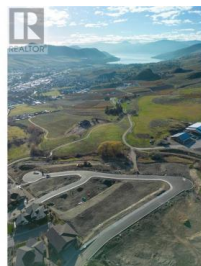

3398 Davison Road 7 Vernon British Columbia

Bella Vista

\$449,900

Turtle Mountain provides incredible Okanagan Lake and valley views. Live within the amazing nature Vernon has to offer while being only steps away from local amenities and the city's core. Enjoy also the Grey Canal hiking trail and mesmerizing Bella Vista views, world famous beaches, award winning wineries and spectacular golf courses. They are only minutes away! Tassie Creek Estate has been created to help celebrate all that this region has to offer. A stunning 5 acre park with all its beauty compliments the estate's area and outdoor living. Build your dream home the way you want with the builder you desire. Choose a customized layout, and take 20 months to build. The possibilities of this property are endless. (id:6769)