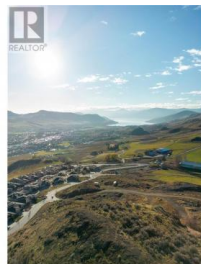

3398 Davison Road 7 Vernon British Columbia

Bella Vista

\$449,900

Turtle Mountain provides incredible Okanagan Lake and valley views. Live within the amazing nature Vernon has to offer while being only steps away from local amenities and the city's core. Enjoy also the Grey Canal hiking trail and mesmerizing Bella Vista views, world famous beaches, award winning wineries and spectacular golf courses. They are only minutes away! Tassie Creek Estate has been created to help celebrate all that this region has to offer. A stunning 5 acre park with all its beauty compliments the estate's area and outdoor living. Build your dream home the way you want with the builder you desire. Choose a customized layout, and take 20 months to build. The possibilities of this property are endless. (id:6769)