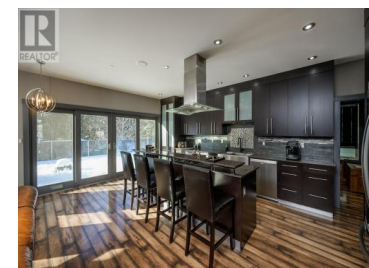

Jen Higham

Royal LePage Aspire Realty

Phone: (250) 613-7207

<http://www.realtypg.com/>

RE/MAX Kelowna
100-1553 Harvey Avenue
Kelowna, BC,
Canada